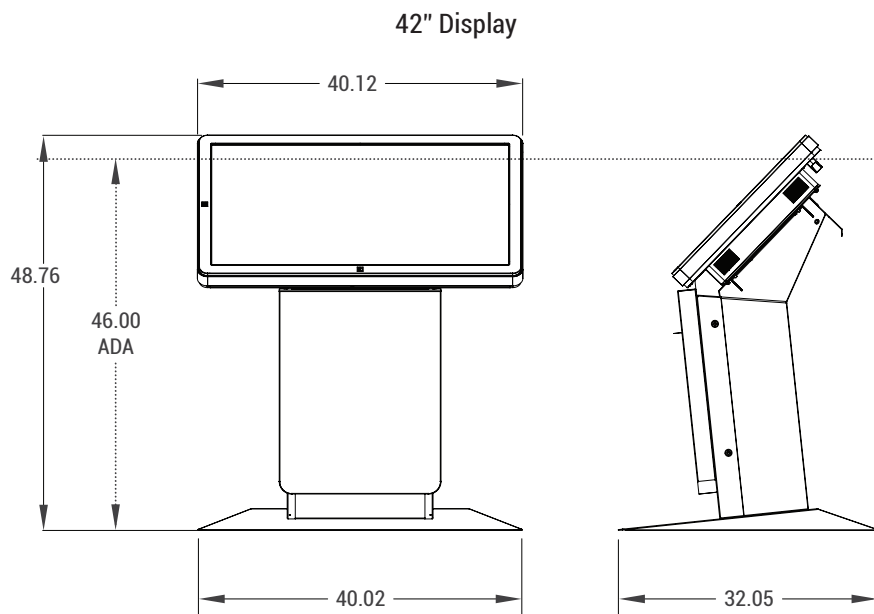

Better kiosks through intelligent design...

Milan Landscape Kiosk

Data Sheet

Features Industrial Quality LCDs ranging from 32" to 55"

Make an impact with the Milan kiosk. This stunning pedestal style kiosk was developed for interactive digital signage applications, but due to its incredible adaptability, the Milan is well-suited for a number of other capacities. The Milan features high grade digital signage monitors built for 24/7, year round operation. This kiosk can accommodate virtually any single or multi-touch LCD monitor with the option to orient the display to portrait or landscape mode. Because its capacity to accommodate larger monitors, it allows dual use of the monitor through the ability to split the screen for applications such as retail and way-finding. Performance on a pedestal, the Milan can be configured with peripherals including; thermal printers, media player devices, magnetic and smart card readers, proximity sensors and QR/barcode scanners.

**For more information: info@olea.com
U.S. 800-927-8063**

Specifications

- 32", 42" or 55" LCD
- Single or Multi-Touch Technology
- Durable Powder Coat Paint Finish
- 16 Gauge Galvanized Steel
- Dual Security Locks
- High Volume Cooling Fan
- ADA Compliant
- Internal 6-outlet power strip w/ surge protection
- Topples resistant base plate with ability to bolt to ground

Dimensions

- Depth: 32.05"
- See left for individual dimensions
- Base plate: 40.02"W x 32.05"D
- Weight:
 - Milan 32" Landscape: 137lbs
 - Milan 42" Landscape: 148lbs
 - Milan 55" Landscape: 191lbs

For more information:

info@olea.com

U.S. 800-927-8063

*Monitor dimensions are based on current Elo touch Monitors. Actual dimensions can vary depending on Monitor brand and model chosen.