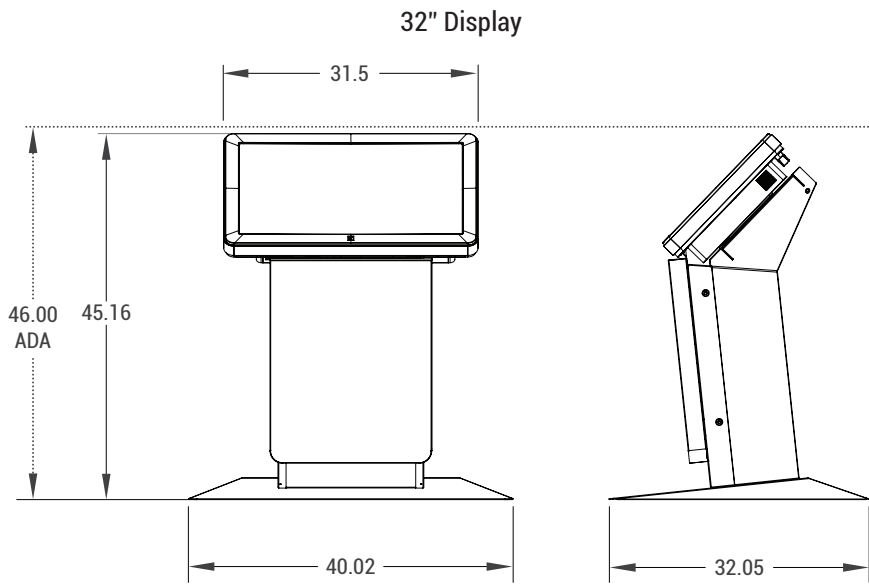

Better kiosks through intelligent design...

Milan Landscape Kiosk

Data Sheet

Features Industrial Quality LCDs ranging from 32" to 55"

Make an impact with the Milan kiosk. This stunning pedestal style kiosk was developed for interactive digital signage applications, but due to its incredible adaptability, the Milan is well-suited for a number of other capacities. The Milan features high grade digital signage monitors built for 24/7, year round operation. This kiosk can accommodate virtually any single or multi-touch LCD monitor with the option to orient the display to portrait or landscape mode. Because its capacity to accommodate larger monitors, it allows dual use of the monitor through the ability to split the screen for applications such as retail and way-finding. Performance on a pedestal, the Milan can be configured with peripherals including; thermal printers, media player devices, magnetic and smart card readers, proximity sensors and QR/barcode scanners.

**For more information: info@olea.com
U.S. 800-927-8063**

Specifications

- 32", 42" or 55" LCD
- Single or Multi-Touch Technology
- Durable Powder Coat Paint Finish
- 16 Gauge Galvanized Steel
- Dual Security Locks
- High Volume Cooling Fan
- ADA Compliant
- Internal 6-outlet power strip w/ surge protection
- Topples resistant base plate with ability to bolt to ground

Dimensions

- Depth: 32.05"
- See left for individual dimensions
- Base plate: 40.02"W x 32.05"D
- Weight:
 - Milan 32" Landscape: 137lbs
 - Milan 42" Landscape: 148lbs
 - Milan 55" Landscape: 191lbs

For more information:

info@olea.com

U.S. 800-927-8063

*Monitor dimensions are based on current Elo touch Monitors. Actual dimensions can vary depending on Monitor brand and model chosen.