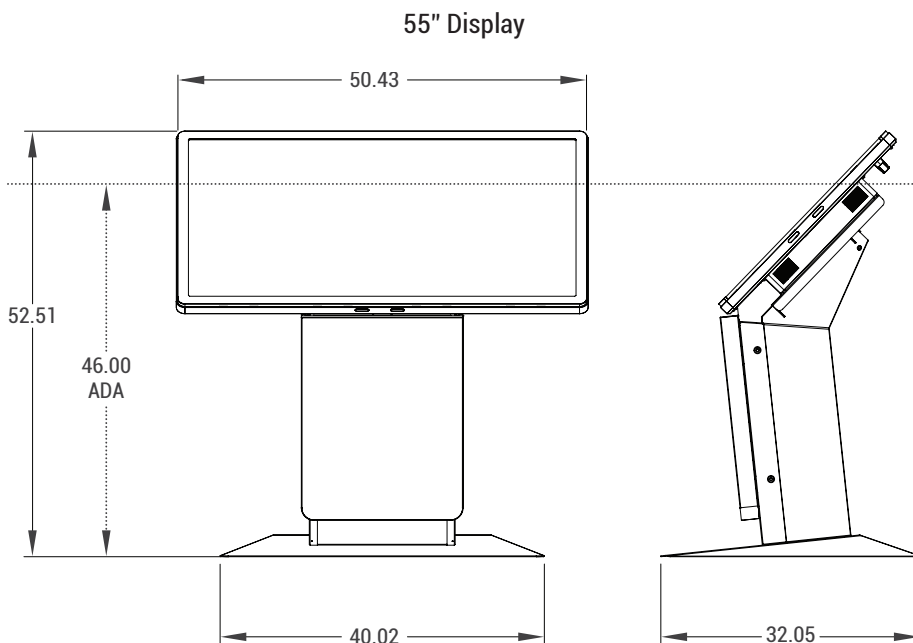

Better kiosks through intelligent design...

Milan Landscape Kiosk

Data Sheet

Features Industrial Quality LCDs ranging from 32" to 55"

Make an impact with the Milan kiosk. This stunning pedestal style kiosk was developed for interactive digital signage applications, but due to its incredible adaptability, the Milan is well-suited for a number of other capacities. The Milan features high grade digital signage monitors built for 24/7, year round operation. This kiosk can accommodate virtually any single or multi-touch LCD monitor with the option to orient the display to portrait or landscape mode. Because its capacity to accommodate larger monitors, it allows dual use of the monitor through the ability to split the screen for applications such as retail and way-finding. Performance on a pedestal, the Milan can be configured with peripherals including; thermal printers, media player devices, magnetic and smart card readers, proximity sensors and QR/barcode scanners.

**For more information: info@olea.com
U.S. 800-927-8063**

Specifications

- 32", 42" or 55" LCD
- Single or Multi-Touch Technology
- Durable Powder Coat Paint Finish
- 16 Gauge Galvanized Steel
- Dual Security Locks
- High Volume Cooling Fan
- ADA Compliant
- Internal 6-outlet power strip w/ surge protection
- Topples resistant base plate with ability to bolt to ground

Optional Components

- Dell Optiplex Business Line PC
- Insert or Swipe Style Credit Card Reader
- Amplified Stereo Speakers
- WiFi or Cellular Connection
- Barcode Scanner 1D, 2D, PDF, and QR
- 80mm Thermal Printer (coupon/receipt)
- 8.5" Thermal Printer (full page)
- Rear sign panel with or without printed graphics

Dimensions

- Depth: 32.05"
- See left for individual dimensions
- Base plate: 40.02"W x 32.05"D
- Weight:
 - Milan 32" Landscape: 137lbs
 - Milan 42" Landscape: 148lbs
 - Milan 55" Landscape: 191lbs

For more information: