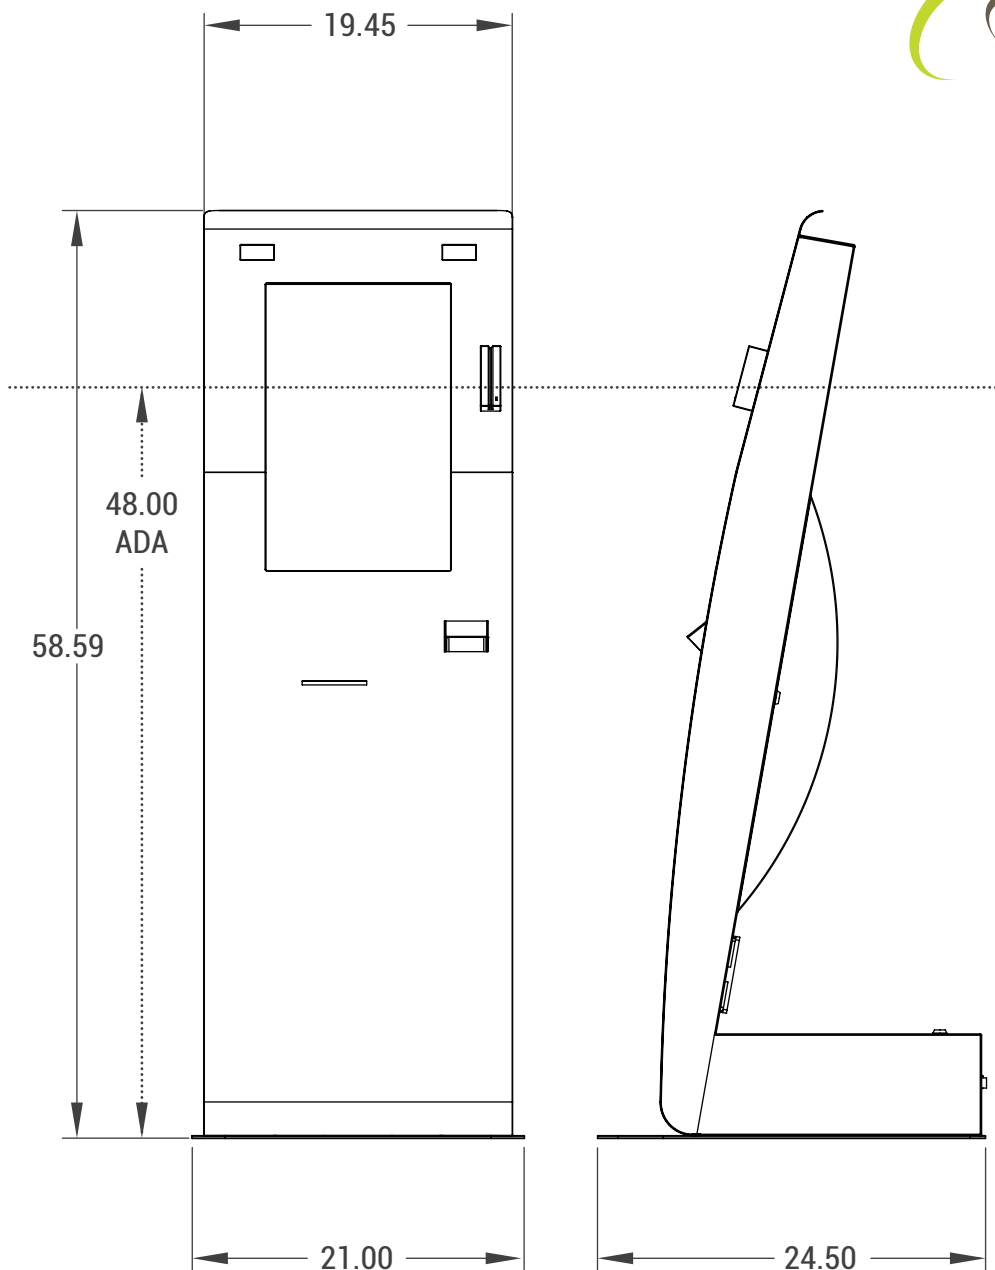

Better kiosks through intelligent design...

Metro22 Kiosk

Data Sheet

Featuring 22" Portrait Mounted Wide Angle View Touch Screen Monitor

The Metro22 Information Kiosk is a fresh take on a customer favorite. Staying true to the modern and sleek design concept of the Metropolis, we upgraded this kiosk with a 22" widescreen monitor set in portrait mode. The upgraded monitor draws attention and promotes user interaction; its generous viewable and workable area is perfect for software that utilizes an onscreen keyboard. The Metro22 retains the customization flexibility of the Metropolis, providing a large graphic area and housing an impressive amount of standard and optional components. Sophistication is reborn with the Metro22, its compact footprint, versatile configuration, and eye-catching aesthetic makes it an ideal solution for wayfinding, educational and informational applications.

For more information: info@olea.com

U.S. 800-927-8063

Specifications

- 22" Wide Viewing Angle Portrait Touch Screen
- Amplified Stereo Speakers
- Durable Powder Coat Paint Finish
- 16 Gauge Galvanized Steel
- Dual Security Locks
- High Volume Cooling Fan
- ADA Compliant
- Internal 6-outlet power strip w/ surge protection
- Topples resistant base plate with ability to bolt to ground

For more information:

info@olea.com

U.S. 800-927-8063

Dimensions

- Width: 19.45"
- Height: 58.59"
- Depth: 24.50"
- Weight: 132lbs
- Base plate: 21"W x 24.5"D

Optional Components

- Dell Optiplex Business Line PC
- Insert or Swipe Style Credit Card Reader
- Chip and Pin Device
- WiFi or Cellular Connectivity
- Barcode Scanner 1D, 2D, PDF, and QR
- Web Camera
- Bill Acceptor
- 80mm Thermal Printer (coupon/receipt)
- 8.5" wide Thermal Printer (full sheet)
- 19" Upper Advertising Screen
- 32" Upper Advertising Screen