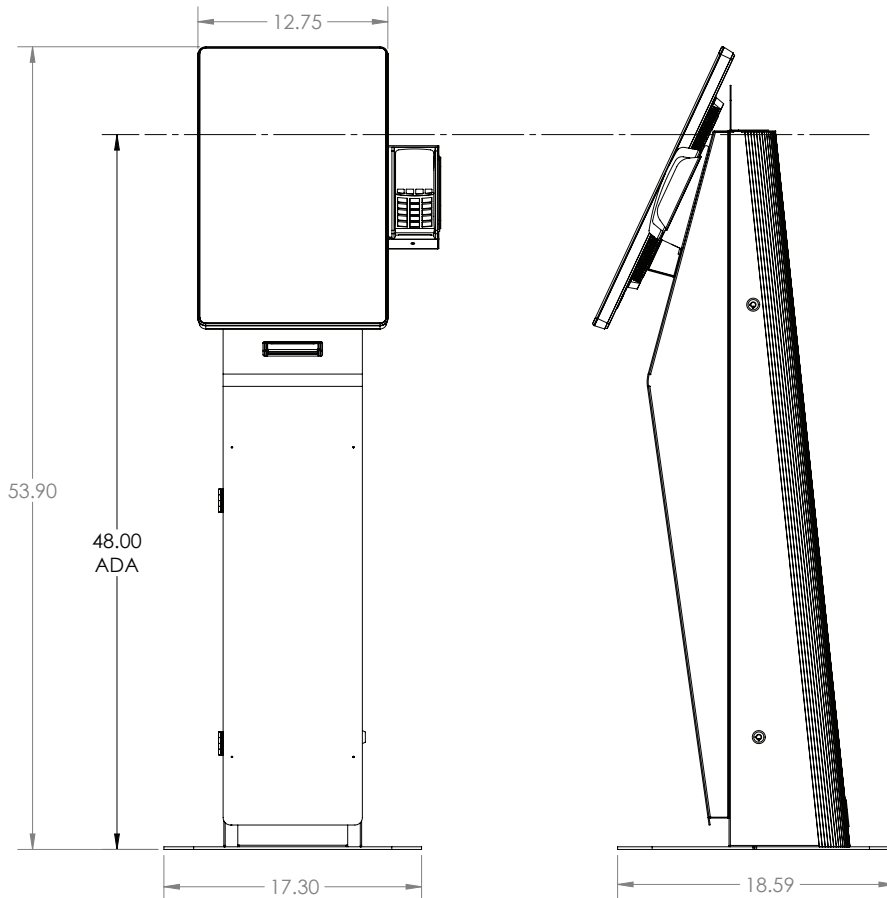


Data Sheet

Sleek and modern the Austin Freestanding Kiosk can work in almost any environment.

The Austin continues Olea's mission to provide better kiosks through intelligent design. To maintain the flexible configuration all of our kiosks boast, the Austin was meticulously engineered to accommodate optional 15" or 22" All in One computers in either Portrait or Landscape as well as a Pin Pad and POS style Receipt printer. The wide array of transactional components housed in this sleek, feature-packed kiosk makes it one of the most powerful retail solutions available on the market. Its compact footprint and rugged security compliment a variety of environments for companies that seek to improve ROI and user interaction in small spaces or high traffic areas.

For more information: info@olea.com

U.S. 800-927-8063

Specifications

- 15" or 22" All in One Computer
- Capacitive multi-touch touch sensor
- Durable Powder Coat Paint Finish
- 16 Gauge Galvanized Steel
- Security Locks
- High Volume Cooling Fan
- Internal 6-outlet power strip w/ surge protection
- Topples resistant base plate with ability to bolt to ground

Dimensions

- Width: 12.75"
- Height: 53.90"
- Depth: 18.59"
- Base plate: 17.30"W x 18.59"

For more information:

info@olea.com

U.S. 800-927-8063